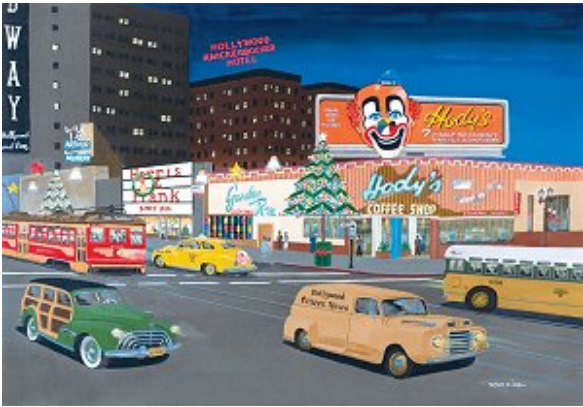

Restaurants & Drive-In's

The STAN CLINE *Nostalgia Gallery!*

Page 1 - 2 - 3 - 4

#189-Hody's Coffee Shop-Hollywood & Vine 1950

Copyright © Nostalgia Graphics - All rights reserved.