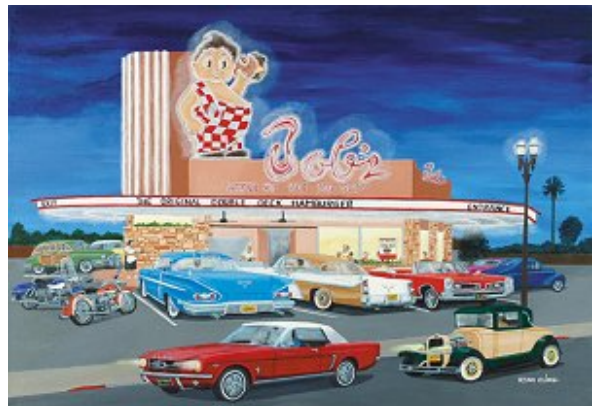

# Restaurants & Drive-In's

The STAN CLINE Nostalgia Gallery !

Page 1 - 2 - 3 - 4

#015-The Brown Derby-Wilshire/LA 1937

#023-Dolores DriveIn-Beverly Hills 1956

#024a-Tiny Naylor's-Hollywood 1984 (Red)

#024b-Tiny Naylor's-Hollywood 1984 (Blue)

#125-Randy's Donuts-Inglewood 1982

#129-Nathan's Hot Dogs-Coney Island 1956

#132-Cupid's Hot Dogs-Van Nuys 1956

#134-A&W DriveIn-Ontario, CA 1958

# Restaurants & Drive-In's

The STAN CLINE Nostalgia Gallery !

Page 1 - 2 - 3 - 4

#140-Bob's Big Boy-Toluca Lake 1965

#144-Ships Coffee Shop-Westwood 1965

#145-Tommy's Burgers (Original)-LA 1957

#149-Harvey's Broiler-Downey 1970

#164-The Apple Pan-LA 1955

#179-Bob's Big Boy (Original)-Glendale 1966

#183-A&W Drive-In-Hawthorne Blvd 1958

#185-Van de Kamps Drive-In-Los Angeles 1972